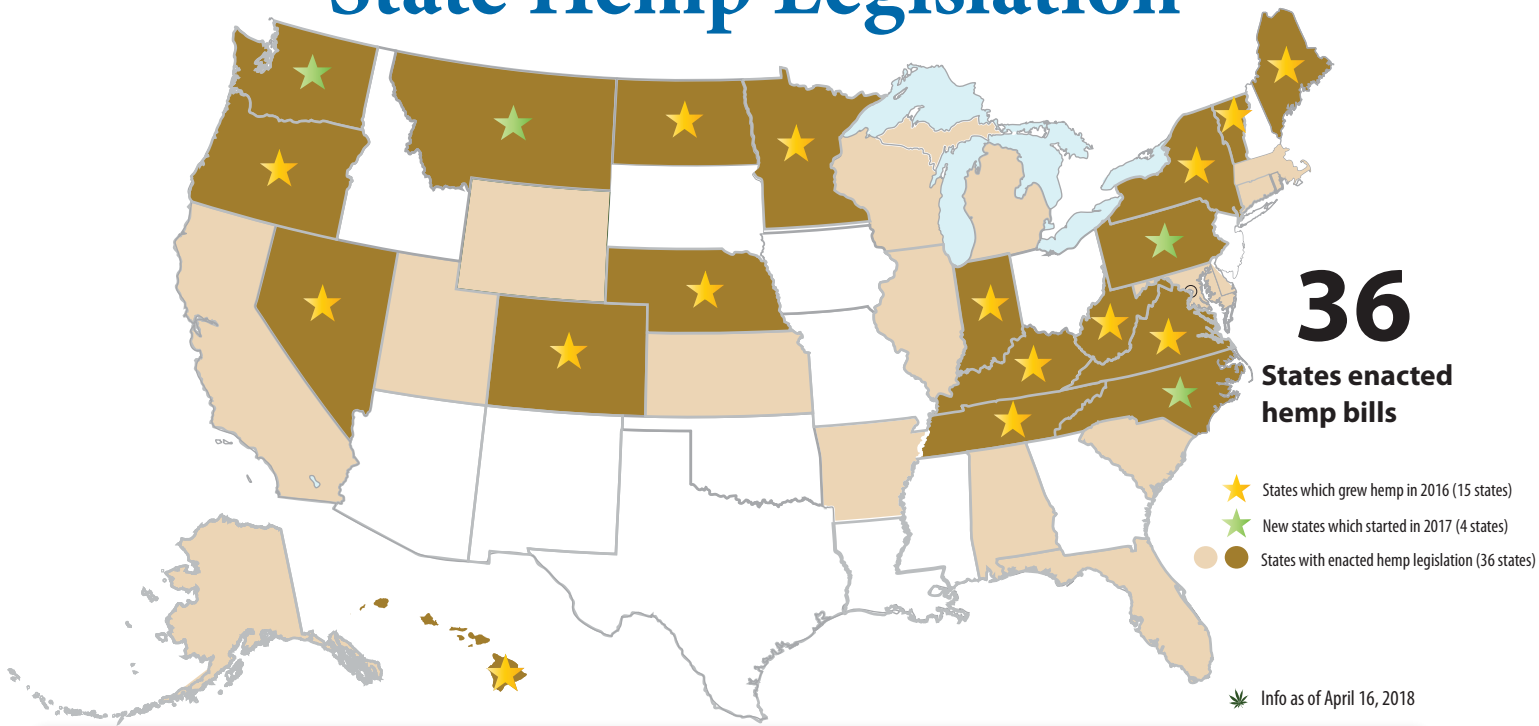

State Hemp Legislation

2017 US Hemp Crop Report

25,713

Acres of hemp grown in 19 states

32

Universities conducted research

1,456

State hemp licenses issued

www.VoteHemp.com

State	2017 Acres	2016 Acres
Colorado	9,700*	5,921
Hawaii	1	1
Indiana	5	2
Kentucky	3,271*	2,525
Maine	30*	1
Minnesota	1,205	51
Montana	542	0
Nebraska	1	1
Nevada	417	216
New York	2,000	30
North Carolina	965	0
North Dakota	3,020	70
Oregon	3,469	500
Pennsylvania	36	0
Tennessee	200	225
Vermont	575	180
Virginia	87	37
Washington	175	0
West Virginia	14	10
TOTAL	25,713	9,770